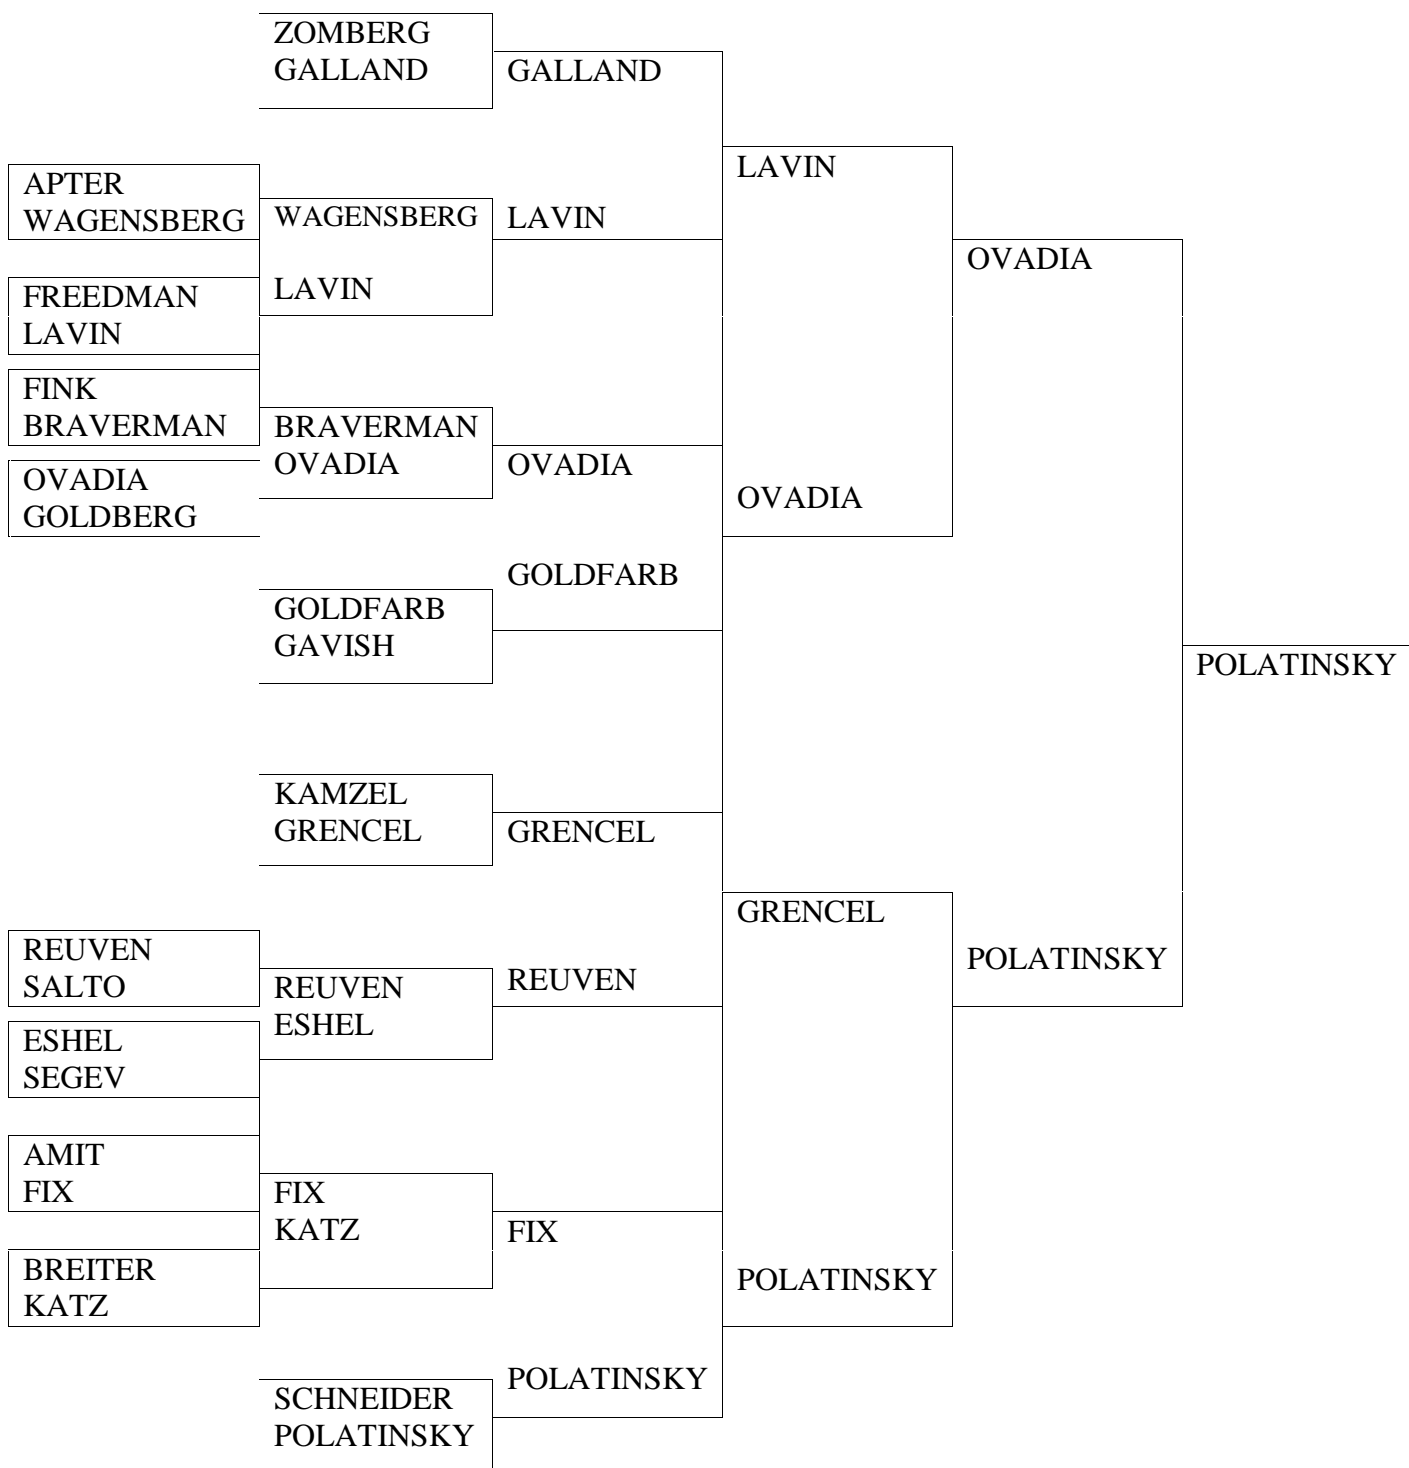

LAWN BOWLS ASSOCIATION OF ISRAEL
MAX SPITZ SINGLES 2016 – WOMENS DRAW

DATE	TIME	GAMES	VENUE
13/2/16	12:15	1-8	RAMAT GAN
20/2/16	09:45	9-16	RAANANA
27/2/16	09.45	17-20	RAMAT GAN
5/3/16	09:45 12:30	21- 22 FINAL	RAANANA

RAMAT GAN	1-8	12:15	13/2/16
RAANANA	9-16	09:45	20/2/16
RAMAT GAN	17-20	09.45	27/2/16
RAANANA	21- 22 FINAL	09:45 12:30	5/3/16